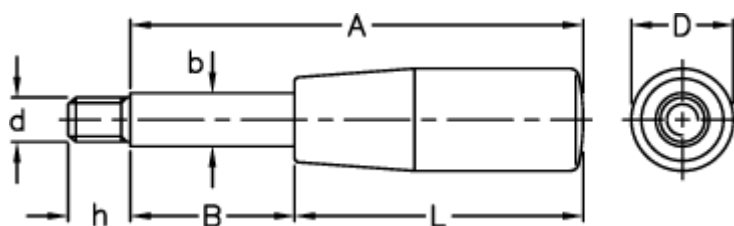

# Data Sheet

Article number: 2304003801

Description: E+G Lever arm  
BL.366/16x105

## Measures

A = 105

b = 16

B = 15

D = 28

d 6g = M14

h = 15

L = 90